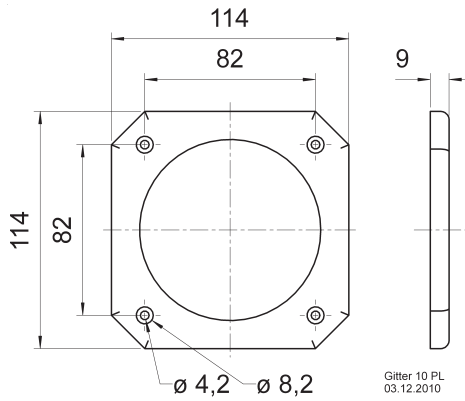

*Protective grille* made of black painted metal. Decoration ring made of black plastics.  
Can be supplied painted in other colours on request.

Passend für/Suitable for: FR 12

Gitter FR 12  
03.12.2010

Art. No. 4744 Gitter / Grille 10 PL