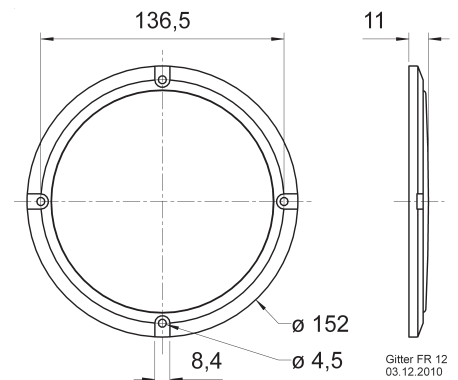

*Protective grille* made of black painted metal. Decoration ring made of black plastics.  
Can be supplied painted in other colours on request.

Passend für/Suitable for: FR 12

Gitter FR 12  
03.12.2010

Art. No. 4744 Gitter / Grille 10 PL